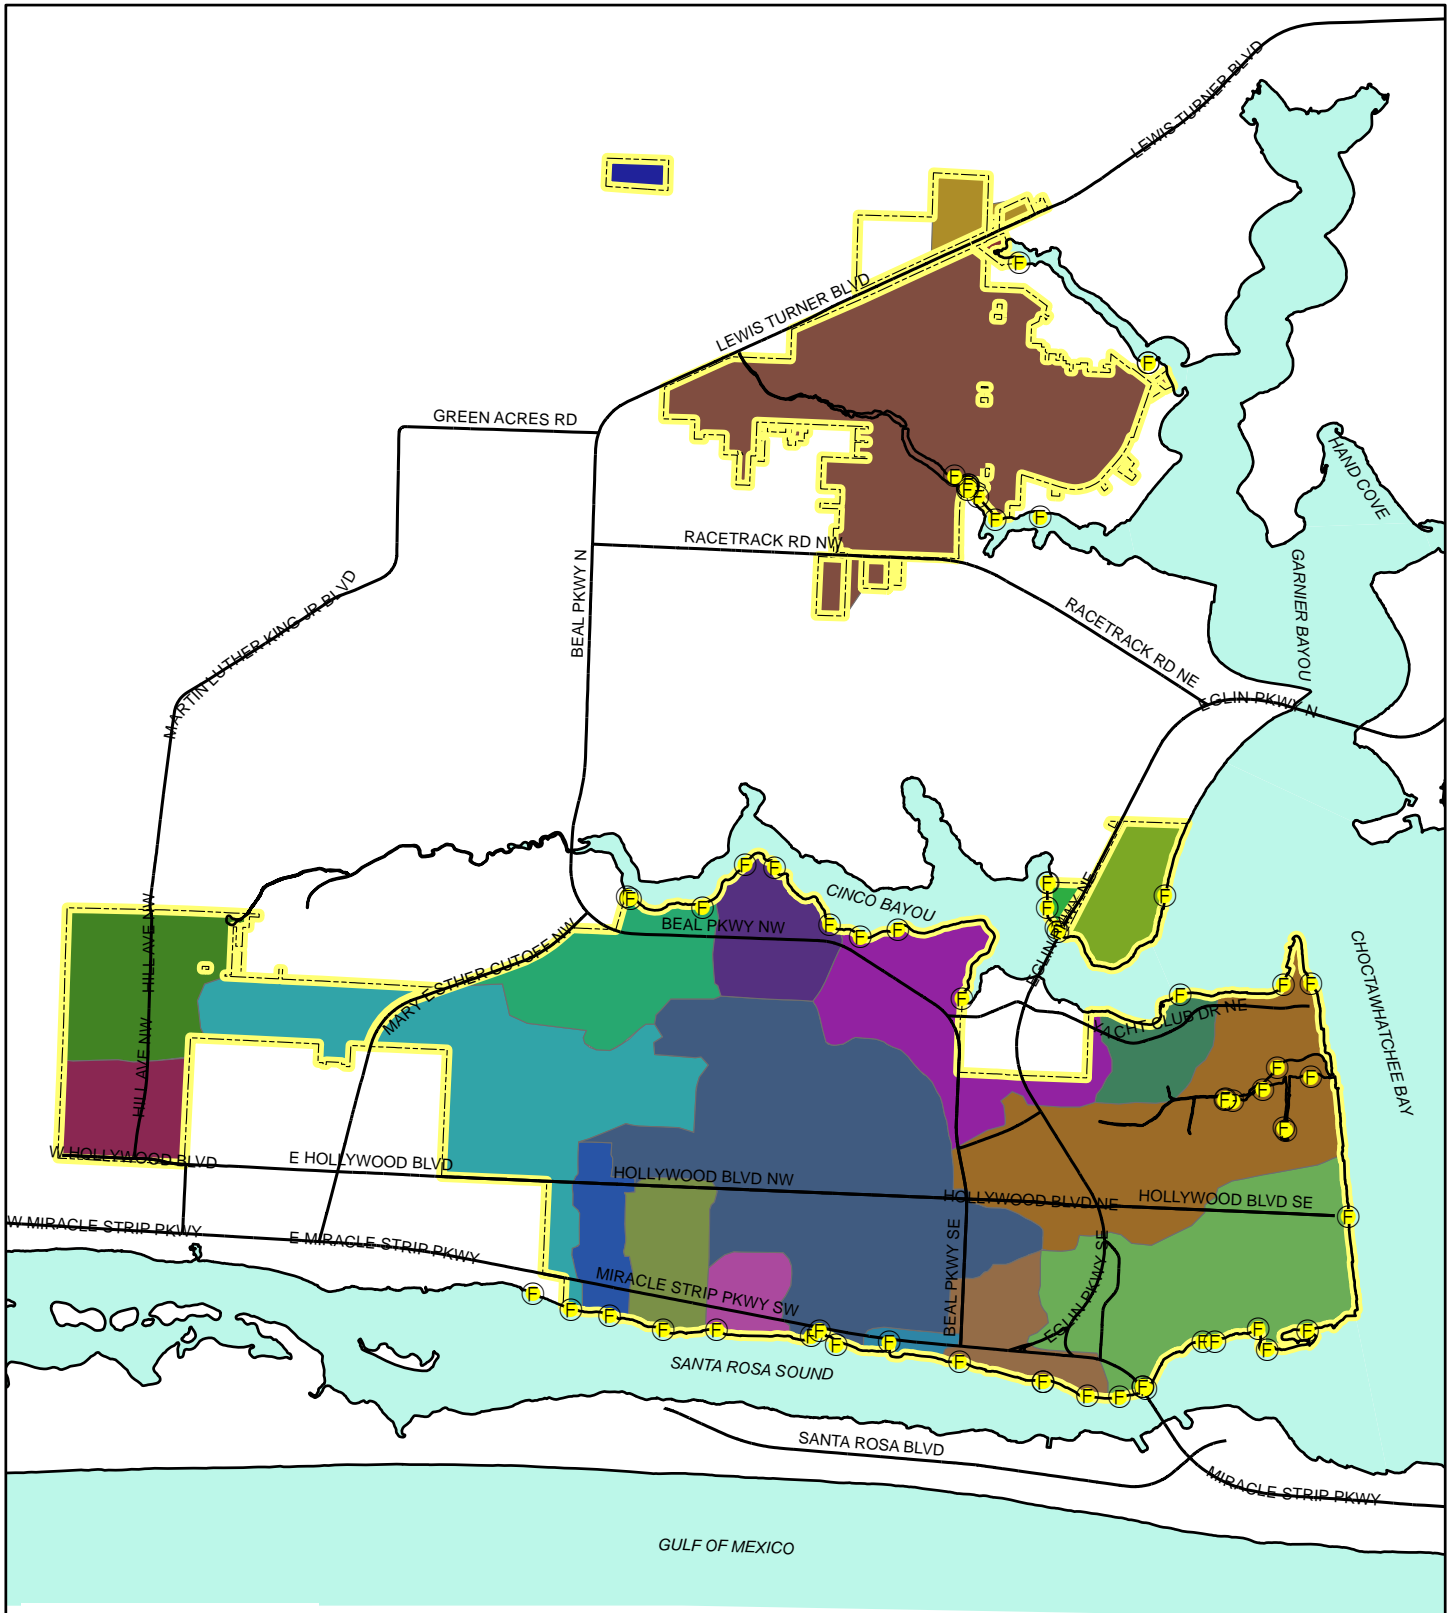

# CITY OF FORT WALTON BEACH DRAINAGE BASINS / OUTFALLS

## Legend

-  Outfall
-  Water Bodies
-  City Limits

Prepared by  
City of Fort Walton Beach  
GIS Department